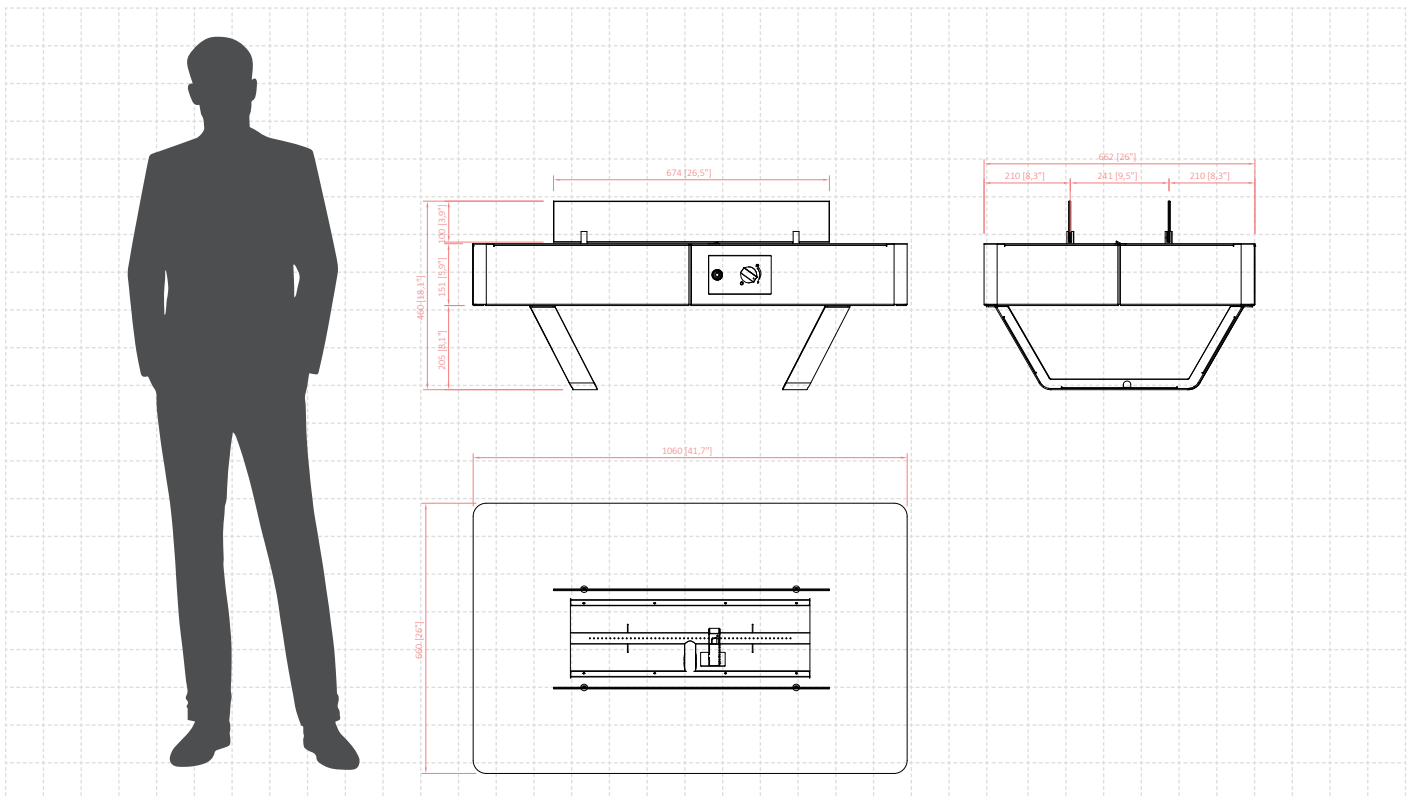

Rio Table

(Gas Technology)

Fuel type	LPG
Heat output	7.0 - 10.0 kW
Gas consumption	max. 0.5 - 0.65 kg/h burning time up to 55 hours
Gas pressure	37 mbar
Total gas hose length	4 meters (measured from valve to pressure regulator)
Power supply	control panel: 1 x 1.5V AAA batteries
Flue	not required
Flame height regulation	yes
Materials	steel, tempered glass
Decorative accessories	black glass gravel
Application	for outdoor use only