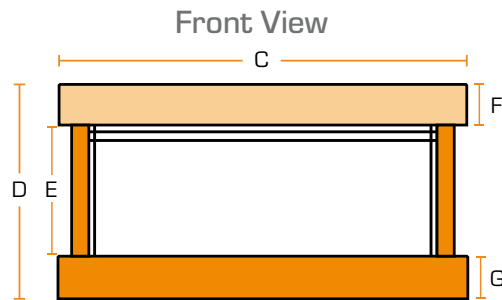

// WINCHESTER ELECTRIC SUITE

Information Sheet

// Winchester White Marble Effect

// Winchester Gray Marble Effect

Winchester 870

A 1200mm	C 1200mm	E 331mm	G 140mm	I 317.5mm
B 404mm	D 611mm	F 140mm	H 87mm	J 72.5mm

Winchester 1200

A 1530mm	C 1530mm	E 425mm	G 140mm	I 317.5mm
B 404mm	D 705mm	F 140mm	H 87mm	J 72.5mm

Winchester 1600

A 1930mm	C 1930mm	E 425mm	G 140mm	I 317.5mm
B 404mm	D 705mm	F 140mm	H 87mm	J 72.5mm

Tech Specs