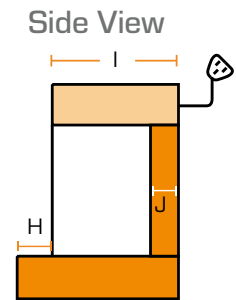

// WINCHESTER ELECTRIC SUITE

Information Sheet

// Winchester White Marble Effect

// Winchester Gray Marble Effect

Winchester 870

A 1200mm	C 1200mm	E 331mm	G 140mm	I 317.5mm
B 404mm	D 611mm	F 140mm	H 87mm	J 72.5mm

Winchester 1200

A 1530mm	C 1530mm	E 425mm	G 140mm	I 317.5mm
B 404mm	D 705mm	F 140mm	H 87mm	J 72.5mm

Winchester 1600

A 1930mm	C 1930mm	E 425mm	G 140mm	I 317.5mm
B 404mm	D 705mm	F 140mm	H 87mm	J 72.5mm

Tech Specs