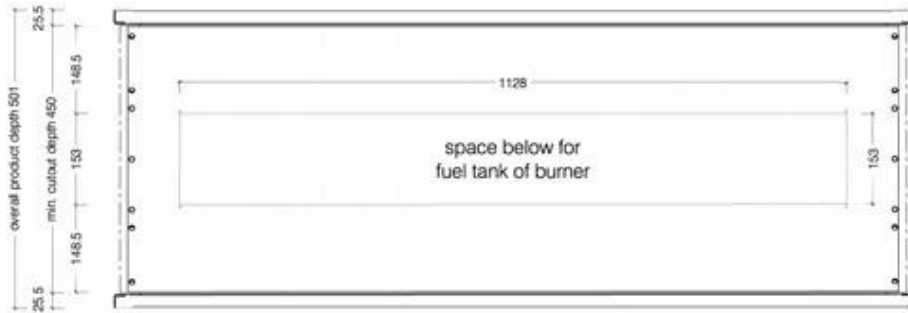

#### Størrelse

Lengde/bredde	135 cm
Høyde	60 cm
Dybde	45 cm
Vekt	43,3 kg

Top View

Front View

ICON  FIRES

Side View

1350 Double Sided Firebox for 1100 Slimline Burner

© This drawing is copyright and remains the property of Signi Fires. It may not be retained, copied or used without written consent.