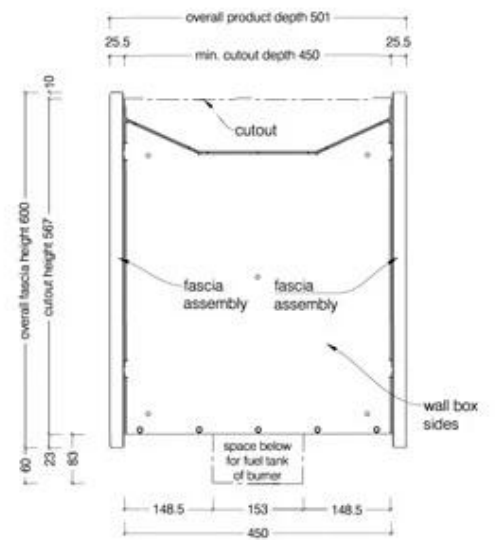

#### Størrelse

Lengde/bredde	135 cm
Høyde	60 cm
Dybde	45 cm
Vekt	43,3 kg

Top View

Front View

ICON  FIRES

Side View

1350 Double Sided Firebox for 1100 Slimline Burner

© This drawing is copyright and remains the property of Signi Fires. It may not be retained, copied or used without written consent.