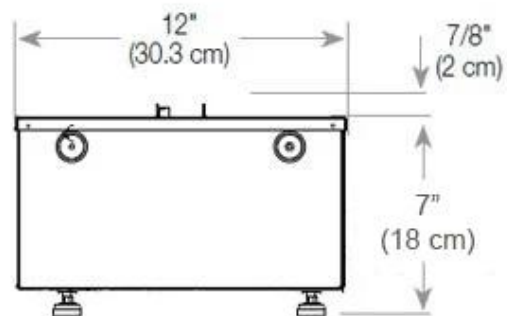

TOP

FRONT

SIDE

CASSETTE 500 MANUAL

TOP

FRONT

SIDE