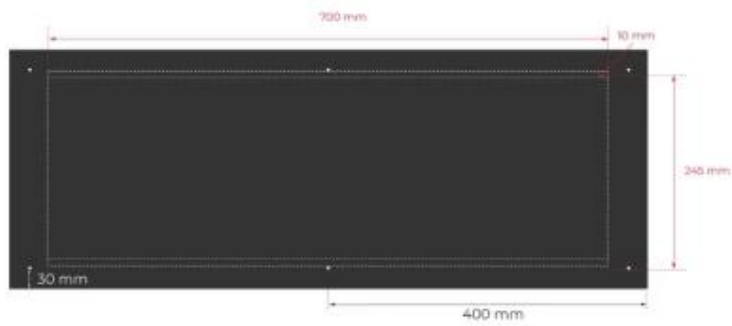

Utseende

Materiale	Stål
Ståltykkelse	4 mm

Farge	Svart
Glass inkludert	Ja

Foco Room Divider 800 Medium Decoflame F3 700

Top view with fixing points
and burner cutout with lip in bottom plate

Foco Room Divider 800 Medium Planika PrimeFire 700

Top view with fixing points
and burner cutout with lip in bottom plate